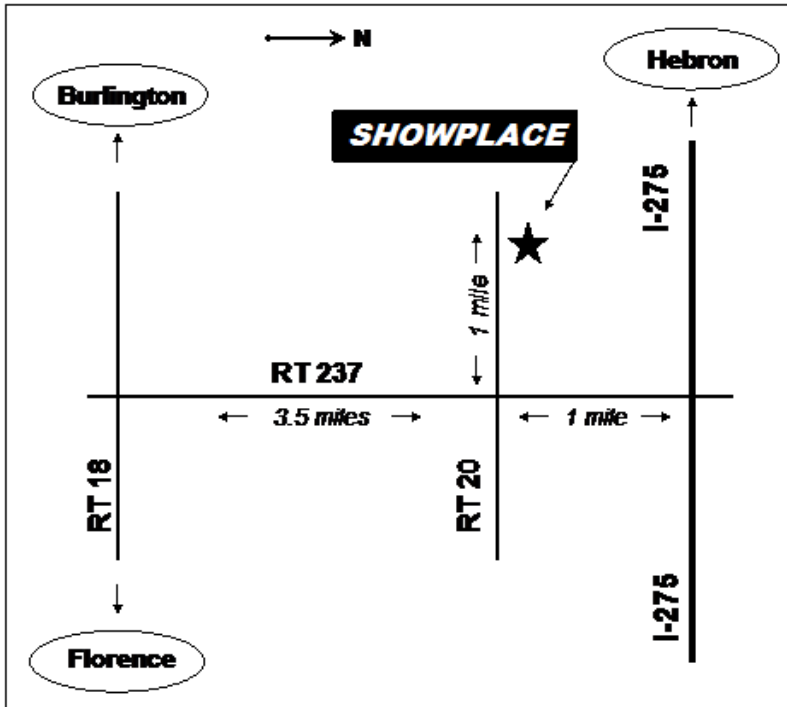

HEBRON

Directions from I-275:
I-275 to Exit 8B. Head
South on RT 237 approx. 1
mile. Turn right on RT 20
and travel approx. 1 mile.
Showplace is on your right.

PH: 859.689.0200