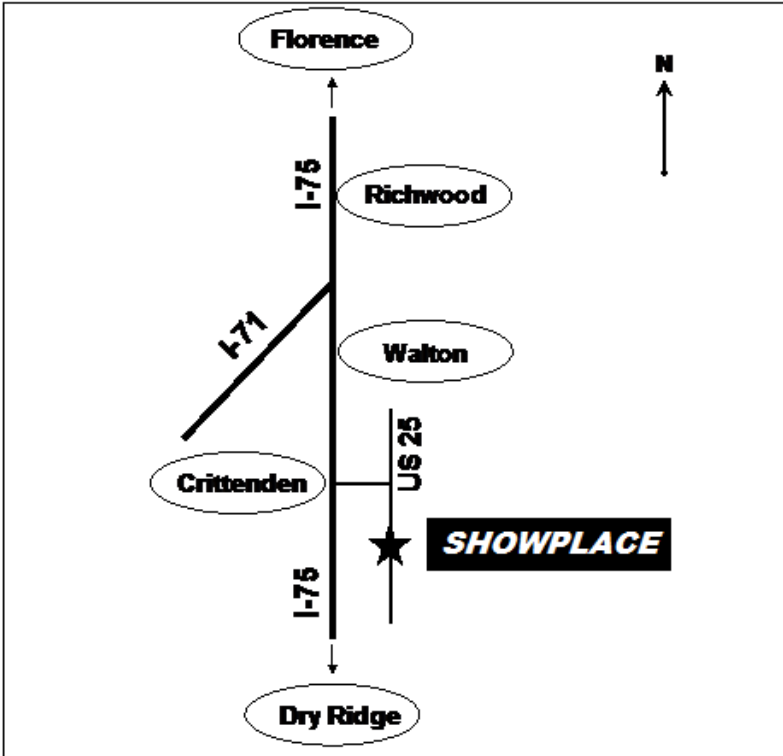

CRITTENDEN

Directions from I-75:
I-75 to Exit 166 Crittenden.
Head East approx. ¼ mile
to US 25. Turn right and
travel approx. 2 miles.
Showplace is on your right.

PH: 859.428.3736